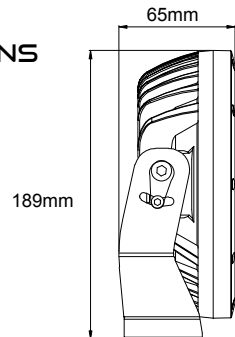

2
YEAR
WARRANTY

FEATURES / SPECIFICATION

- ▶ 19 x Osram ® LED's
- ▶ Wattage: 100W
- ▶ Operating Voltage 9-32V DC
- ▶ Current Draw: 8.3A (12V) / 4A (24V)
- ▶ Colour Temperature: 6000K
- ▶ Raw Lumens: 12,200 each
- ▶ Effective Lumens: 9812 each
- ▶ IP Rating: IP68
- ▶ EMC Compliant
- ▶ 1 Lux: 738 Metres (Pair of lamps)
- ▶ Polycarbonate Lens
- ▶ Die-Cast Aluminium Housing
- ▶ 5mm Heavy Duty Mounting Bracket
- ▶ Sealed Deutsch Connector
- ▶ Beam Type: Combination Beam
- ▶ 2 Lamps supplied per kit
- ▶ Measurements: 178 x 189 x 65mm (inc. bracket)
- ▶ Optional Wiring loom available (p/no. ZETA01)

DIMENSIONS

COMBINATION BEAM PATTERN (PAIR)