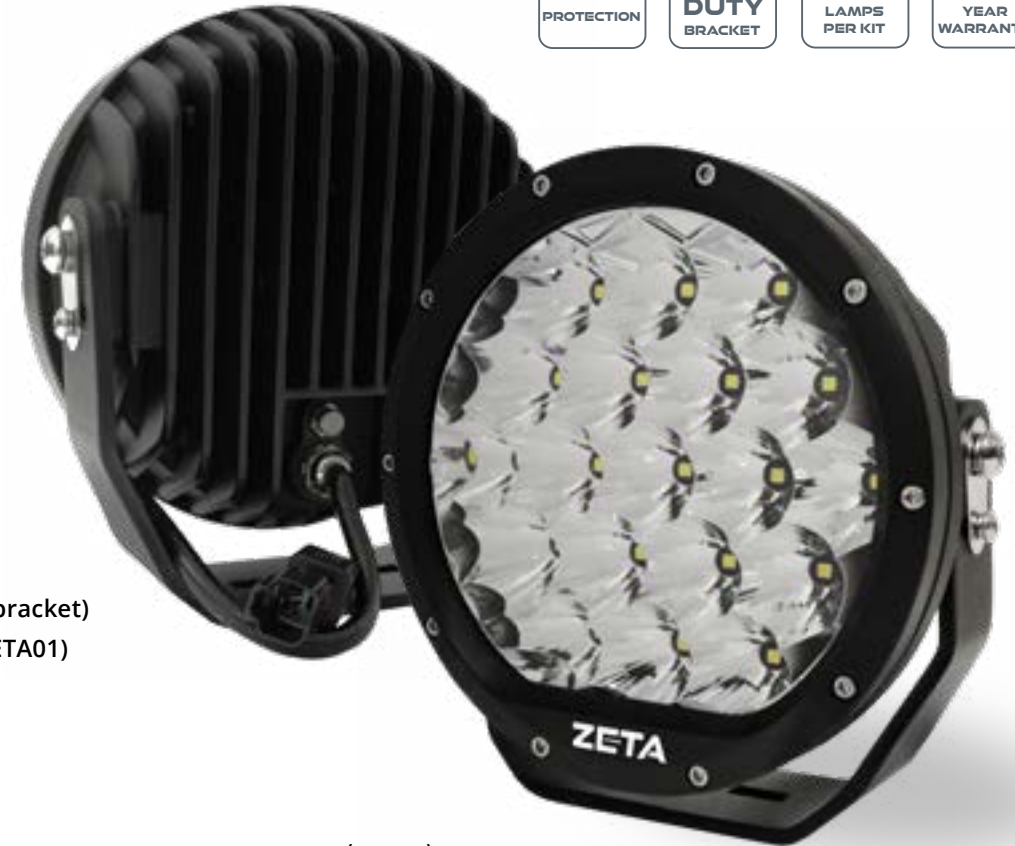

ZETA07 7" 100W LED DRIVING LIGHT KIT

9-32
VOLTS

9812
TOTAL
LUMENS

6000K
COLOUR
TEMP.

VIBRATION
RESISTANT

IP68
PROTECTION

HEAVY
DUTY
BRACKET

2
LAMPS
PER KIT

2
YEAR
WARRANTY

FEATURES / SPECIFICATION

- ▶ 19 x Osram ® LED's
- ▶ Wattage: 100W
- ▶ Operating Voltage 9-32V DC
- ▶ Current Draw: 8.3A (12V) / 4A (24V)
- ▶ Colour Temperature: 6000K
- ▶ Raw Lumens: 12,200 each
- ▶ Effective Lumens: 9812 each
- ▶ IP Rating: IP68
- ▶ EMC Compliant
- ▶ 1 Lux: 738 Metres (Pair of lamps)
- ▶ Polycarbonate Lens
- ▶ Die-Cast Aluminium Housing
- ▶ 5mm Heavy Duty Mounting Bracket
- ▶ Sealed Deutsch Connector
- ▶ Beam Type: Combination Beam
- ▶ 2 Lamps supplied per kit
- ▶ Measurements: 178 x 189 x 65mm (inc. bracket)
- ▶ Optional Wiring loom available (p/no. ZETA01)